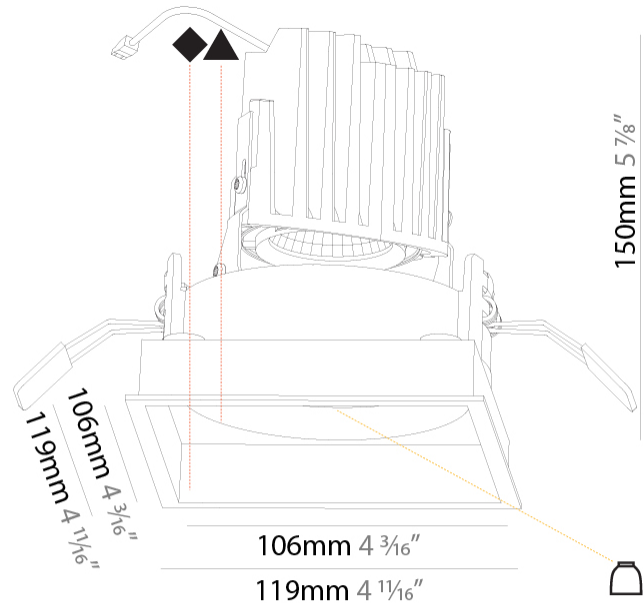

Series: Bioniq
Subseries: Bioniq Square Deep
Brand: Prolicht
Division: Architectural
Mounting Type: Recessed
Mounting Location: Ceiling
Subcategory: Downlight

PHYSICAL

Shape: Square
Length (mm): 119
Length (in): 4 11/16
Width (mm): 119
Width (in): 4 11/16
Depth (mm): 150
Depth (in): 5 7/8
Ceiling Thickness (mm): 10 / 12.5 / 15
Ceiling Thickness (in): 3/8 or 1/2 or 9/16
Min. Recessing Depth (mm): 170
Min. Recessing Depth (in): 6 11/16
Light Distribution: Downlight
Weight (kg): 0.626
Weight (lbs): 1.38
Fixture Finish: SSR / BKV / CWI / CRY / HAB / LAG / UFT / ITA / RUA / RUR / MIC / FTG / MYG / TWT / LOD / PJS / FRO / FUP / KIA / POP / BLS / SPG / MEY / GOH / GUM / CHC / COM / ABZ / JAG / OBR / MOS / ROR
Fixture Material: Aluminum Die Cast
Cut-out Measurements: 114mm / 4 1/2" x 114mm / 4 1/2"

ELECTRICAL

Lamp Type: LED (Zhaga Standard)
Input Wattage (W): 16.5
Total Output Wattage (W): 14
Dimming: Tri-Mode (Non-Dimming and Phase Dimming (120Vac only) and 0-10V Dimming)
Driver Included: No
Driver Location: Recessed Housing
Driver Type: Constant Current - Universal
Driver Class: Class 2
Input Voltage (V): 120 - 277
Constant Current (MA): 500

LED

Number of LEDs: 1
Color Temperature (°K): 2700 / 3000 / 3500 / 4000
Max. Delivered Lumen (lm): 940 / 980 / 1029 / 1050
Nominal Lumen (lm): 1386 / 1438 / 1511 / 1542
CRI: >90 CRI

OPTICAL

Reflector: 20 / 40 / 60

RATINGS AND CERTIFICATIONS

Certified By: Certified for North American Standards
IP rating: IP20